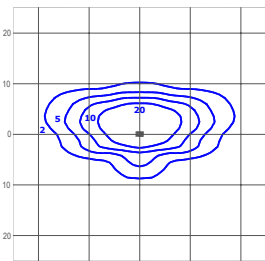

lux
TRSA-2-100-8L-407
Mounting Height: 6m

LUMEN OUTPUT - 100 (Type II Short)			
Lumen Package	2700K	3000K	4000K
	Initial Delivered Lumens*	Initial Delivered Lumens*	Initial Delivered Lumens*
2L	1400	1600	1800
4L	2900	3300	3650
6L	4400	5000	5550
8L	5820	6590	7317