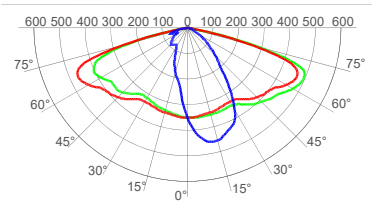

Photometry

All published luminaire photometric testing performed by an external certified ISO 17025 laboratory. To obtain an IES file specific to your project consult: www.creelighting-europe.com

075 - Type II Short

cd/klm
C0 - C180 C90 - C270 C2.5 - C182.5

Test Report #: 1088-QL20-R18