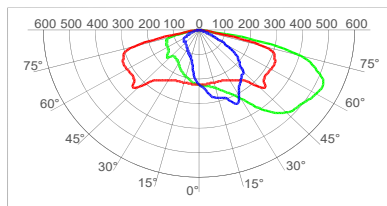

SCP - Type II Short

cd/klm
C0 - C180 C90 - C270 C20 - C200

Test Report #: 1088-QL20-R15