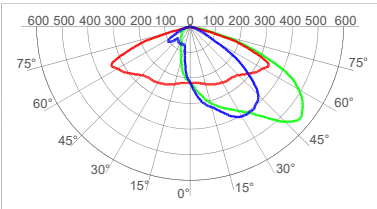

125 - Type II Short

cd/klm
C0 - C180 C90 - C270 C35 - C215

Test Report #: 1088-QL20-R19